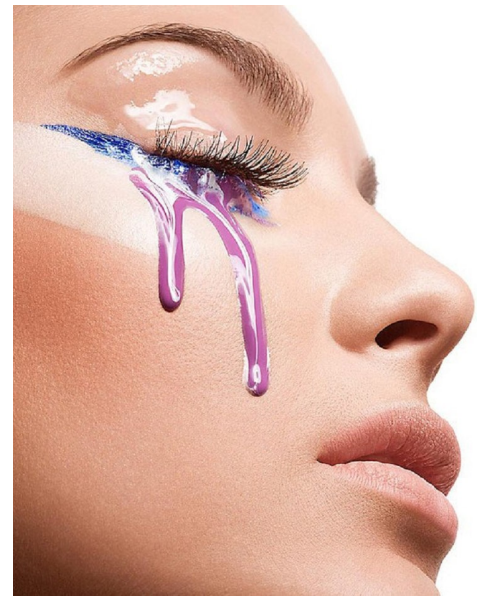

JUTE
webitorial

LINE
MANAGEMENT

hello@linemanagement.com